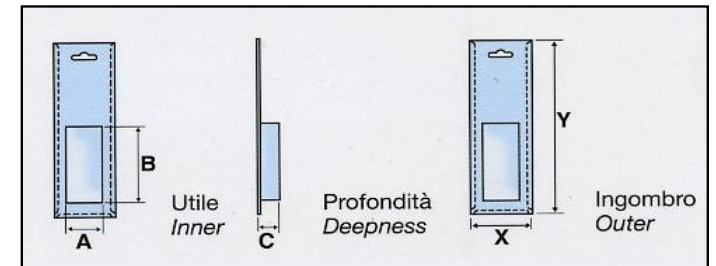

**NIBOX**

**CONVEX**

**SFILABILI**

**Caixas NIBOX Clássicas**

CODIGO	DIMENSÕES EXTERIORES	DIMENSÕES UTEIS	PROFUNDIDADE	ESPESSURA	QUANT. P/ CAIXA	TIPO CAIXA	DIMENSÕES CAIXA	VOLUME	Nº CX PALETE
	X x Y	A x B	C	PVC	PZS				
N01/1	67x110mm	45x35mm	20mm	300µ	1000	5	795x480x445mm	0,170	8
N01/10	67x110mm	45x35mm	10mm	300µ	1000	5	795x480x445mm	0,170	8
N100/12	67x80mm	50x50mm	12mm	300µ	1800	3	795x590x445mm	0,209	8
N100/20	67x80mm	50x50mm	20mm	300µ	1800	3	795x590x445mm	0,209	8
N100/30	67x80mm	50x50mm	30mm	400µ	1800	3	795x590x445mm	0,209	8
N100/40	67x80mm	50x50mm	40mm	400µ	1800	3	795x590x445mm	0,209	8
N01/15	67x110mm	50x77mm	15mm	300µ	1000	5	795x480x445mm	0,170	8
N01/15	67x110mm	50x77mm	15mm	400µ	1000	5	795x480x445mm	0,170	8
N01/20	67x110mm	50x77mm	20mm	300µ	1000	5	795x480x445mm	0,170	8
N01/20	67x110mm	50x77mm	20mm	400µ	1000	5	795x480x445mm	0,170	8
N01/30	67x110mm	48x77mm	30mm	400µ	1000	5	600x400x420mm	0,170	8
N01/40	67x110mm	50x77mm	40mm	500µ	1000	5	795x480x445mm	0,170	8
N01/50	67x110mm	50x77mm	50mm	500µ	1000	5	795x480x445mm	0,170	8
N02/30	85x190mm	62x150mm	30mm	400µ	800	3	795x590x445mm	0,209	8
N03/30	98x200mm	72x160mm	30mm	400µ	500	3	795x590x445mm	0,209	8
N03/45	98x200mm	70x160mm	45mm	400µ	500	3	795x590x445mm	0,209	8
N04/6	88x165mm	27x32mm	20mm	400µ	550	3	795x590x445mm	0,209	8
N04/20	88x165mm	65x130mm	20mm	400µ	600	3	795x590x445mm	0,209	8
10017	111x170mm	especiais	20mm	700µ	470	3	795x590x445mm	0,209	8
10023	65x169mm	40x60mm	27mm	400µ	540	2	600x400x420mm	0,100	16
F12	65x145mm	50x110mm	12mm	300µ	1150	3	795x590x445mm	0,209	8
F/20	65x145mm	50x110mm	20mm	300µ	1150	3	795x590x445mm	0,209	8
F/30	65x145mm	50x110mm	30mm	400µ	1150	3	795x590x445mm	0,209	8
N110/10	90x345mm	75x310mm	10mm	300µ	300	3	795x590x445mm	0,209	8
N120/12	68x175mm	50x150mm	12mm	400µ	700	3	795x590x445mm	0,209	8
N120/20	68x175mm	50x150mm	20mm	300µ	700	3	795x590x445mm	0,209	8
N120/40	68x175mm	50x150mm	40mm	400µ	700	3	795x590x445mm	0,209	8
N130/10	70x140mm	55x105mm	10mm	400µ	930	3	795x590x445mm	0,209	8