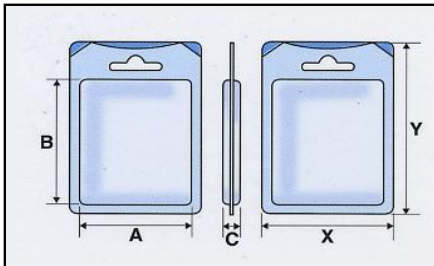

**NIBOX**

**CONVEX**

**SFILABILI**

**Caixas NIBOX Clássicas**

CODIGO	DIMENSÕES EXTERIORES	DIMENSÕES UTEIS	PROFUNDIDADE	ESPESSURA	QUANT. P/ CAIXA	TIPO CAIXA	DIMENSÕES CAIXA	VOLUME	Nº CX PALETE
	X x Y	A x B	C	PVC	PZS				
N01/1	67x110mm	45x35mm	20mm	300µ	1000	5	795x480x445mm	0,170	8
N01/10	67x110mm	45x35mm	10mm	300µ	1000	5	795x480x445mm	0,170	8
N100/12	67x80mm	50x50mm	12mm	300µ	1800	3	795x590x445mm	0,209	8
N100/20	67x80mm	50x50mm	20mm	300µ	1800	3	795x590x445mm	0,209	8
N100/30	67x80mm	50x50mm	30mm	400µ	1800	3	795x590x445mm	0,209	8
N100/40	67x80mm	50x50mm	40mm	400µ	1800	3	795x590x445mm	0,209	8
N01/15	67x110mm	50x77mm	15mm	300µ	1000	5	795x480x445mm	0,170	8
N01/15	67x110mm	50x77mm	15mm	400µ	1000	5	795x480x445mm	0,170	8
N01/20	67x110mm	50x77mm	20mm	300µ	1000	5	795x480x445mm	0,170	8
N01/20	67x110mm	50x77mm	20mm	400µ	1000	5	795x480x445mm	0,170	8
N01/30	67x110mm	48x77mm	30mm	400µ	1000	5	600x400x420mm	0,170	8
N01/40	67x110mm	50x77mm	40mm	500µ	1000	5	795x480x445mm	0,170	8
N01/50	67x110mm	50x77mm	50mm	500µ	1000	5	795x480x445mm	0,170	8
N02/30	85x190mm	62x150mm	30mm	400µ	800	3	795x590x445mm	0,209	8
N03/30	98x200mm	72x160mm	30mm	400µ	500	3	795x590x445mm	0,209	8
N03/45	98x200mm	70x160mm	45mm	400µ	500	3	795x590x445mm	0,209	8
N04/6	88x165mm	27x32mm	20mm	400µ	550	3	795x590x445mm	0,209	8
N04/20	88x165mm	65x130mm	20mm	400µ	600	3	795x590x445mm	0,209	8
10017	111x170mm	especiais	20mm	700µ	470	3	795x590x445mm	0,209	8
10023	65x169mm	40x60mm	27mm	400µ	540	2	600x400x420mm	0,100	16
F12	65x145mm	50x110mm	12mm	300µ	1150	3	795x590x445mm	0,209	8
F/20	65x145mm	50x110mm	20mm	300µ	1150	3	795x590x445mm	0,209	8
F/30	65x145mm	50x110mm	30mm	400µ	1150	3	795x590x445mm	0,209	8
N110/10	90x345mm	75x310mm	10mm	300µ	300	3	795x590x445mm	0,209	8
N120/12	68x175mm	50x150mm	12mm	400µ	700	3	795x590x445mm	0,209	8
N120/20	68x175mm	50x150mm	20mm	300µ	700	3	795x590x445mm	0,209	8
N120/40	68x175mm	50x150mm	40mm	400µ	700	3	795x590x445mm	0,209	8
N130/10	70x140mm	55x105mm	10mm	400µ	930	3	795x590x445mm	0,209	8