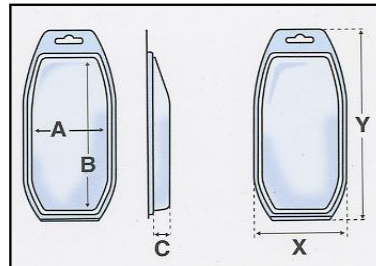

**NIBOX**

**CONVEX**

**SFILABILI**

**Caixas NIBOX Clássicas**

CODIGO	DIMENSÕES EXTERIORES	DIMENSÕES UTEIS	PROFUNDIDADE	ESPESSURA	QUANT. P/ CAIXA	TIPO CAIXA	DIMENSÕES CAIXA	VOLUME	Nº CX PALETE
	X x Y	A x B	C	PVC	PZS				
N01/1	67x110mm	45x35mm	20mm	300µ	1000	5	795x480x445mm	0,170	8
N01/10	67x110mm	45x35mm	10mm	300µ	1000	5	795x480x445mm	0,170	8
N100/12	67x80mm	50x50mm	12mm	300µ	1800	3	795x590x445mm	0,209	8
N100/20	67x80mm	50x50mm	20mm	300µ	1800	3	795x590x445mm	0,209	8
N100/30	67x80mm	50x50mm	30mm	400µ	1800	3	795x590x445mm	0,209	8
N100/40	67x80mm	50x50mm	40mm	400µ	1800	3	795x590x445mm	0,209	8
N01/15	67x110mm	50x77mm	15mm	300µ	1000	5	795x480x445mm	0,170	8
N01/15	67x110mm	50x77mm	15mm	400µ	1000	5	795x480x445mm	0,170	8
N01/20	67x110mm	50x77mm	20mm	300µ	1000	5	795x480x445mm	0,170	8
N01/20	67x110mm	50x77mm	20mm	400µ	1000	5	795x480x445mm	0,170	8
N01/30	67x110mm	48x77mm	30mm	400µ	1000	5	600x400x420mm	0,170	8
N01/40	67x110mm	50x77mm	40mm	500µ	1000	5	795x480x445mm	0,170	8
N01/50	67x110mm	50x77mm	50mm	500µ	1000	5	795x480x445mm	0,170	8
N02/30	85x190mm	62x150mm	30mm	400µ	800	3	795x590x445mm	0,209	8
N03/30	98x200mm	72x160mm	30mm	400µ	500	3	795x590x445mm	0,209	8
N03/45	98x200mm	70x160mm	45mm	400µ	500	3	795x590x445mm	0,209	8
N04/6	88x165mm	27x32mm	20mm	400µ	550	3	795x590x445mm	0,209	8
N04/20	88x165mm	65x130mm	20mm	400µ	600	3	795x590x445mm	0,209	8
10017	111x170mm	especiais	20mm	700µ	470	3	795x590x445mm	0,209	8
10023	65x169mm	40x60mm	27mm	400µ	540	2	600x400x420mm	0,100	16
F12	65x145mm	50x110mm	12mm	300µ	1150	3	795x590x445mm	0,209	8
F/20	65x145mm	50x110mm	20mm	300µ	1150	3	795x590x445mm	0,209	8
F/30	65x145mm	50x110mm	30mm	400µ	1150	3	795x590x445mm	0,209	8
N110/10	90x345mm	75x310mm	10mm	300µ	300	3	795x590x445mm	0,209	8
N120/12	68x175mm	50x150mm	12mm	400µ	700	3	795x590x445mm	0,209	8
N120/20	68x175mm	50x150mm	20mm	300µ	700	3	795x590x445mm	0,209	8
N120/40	68x175mm	50x150mm	40mm	400µ	700	3	795x590x445mm	0,209	8
N130/10	70x140mm	55x105mm	10mm	400µ	930	3	795x590x445mm	0,209	8